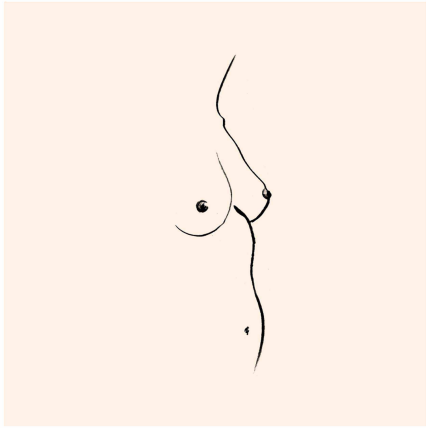

FIGURATIVE - LIFE

A selection of charcoal, watercolour and graphite artworks drawn live (online) from various life drawing sessions
Clockwise from top left - nude reduced to essential form, Couple embrace, exploring the tenderness and intimacy between two lovers
Fashion life drawing - graphite sketches inspired by Egon Schiele theme